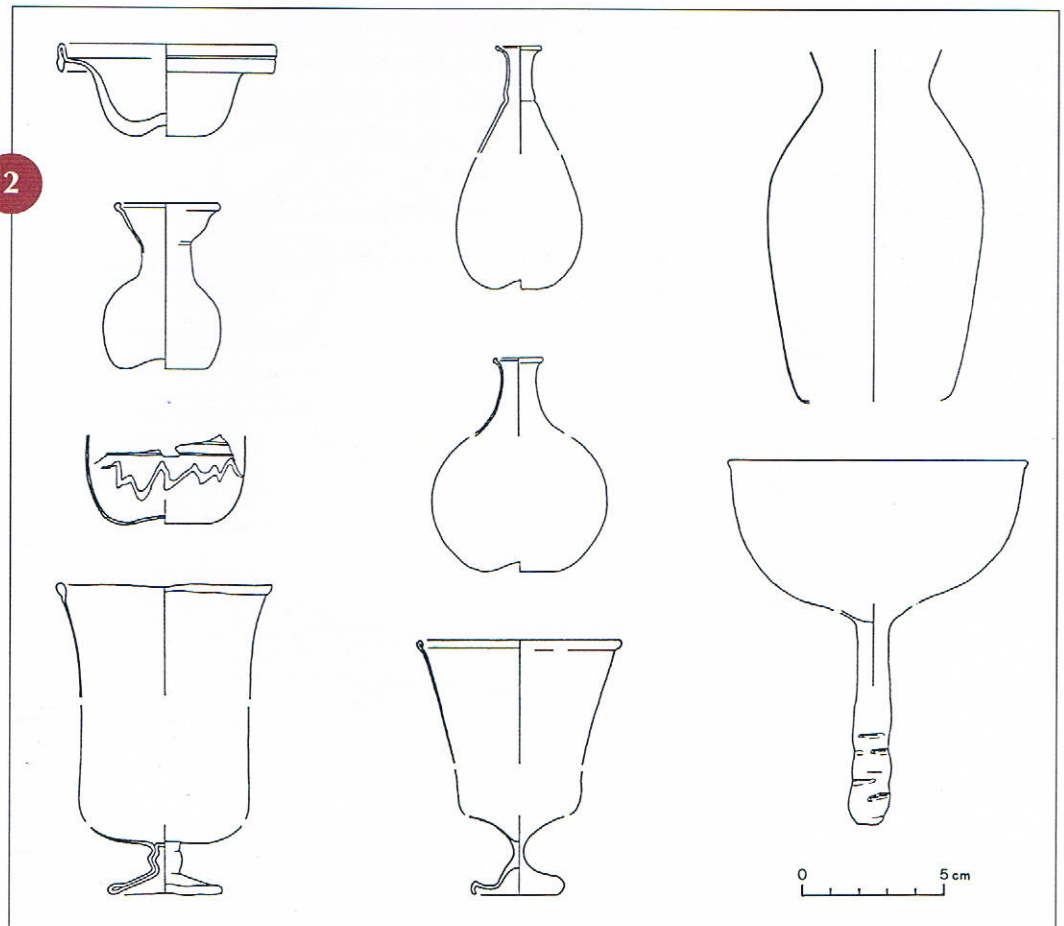

# GLASS VESSELS FROM THE SOUK EXCAVATIONS IN BEIRUT-BEY 006

Sarah Jennings

39

The following illustrations refer to the article, "Glass vessels from the Souk Excavations in Beirut- BEY 006" previously published in *National Museum News* #6

fig. 1 Fragments of late Hellenistic and Roman cast glass.

fig. 2 Roman and early Byzantine vessels: scale 1:2

# GLASS VESSELS FROM THE SOUK EXCAVATIONS IN BEIRUT-BEY 006

Sarah Jennings

40

fig. 3 Glass vessels from the Mamluk period: scale 1:2

fig. 4 Glass cups and bowls with cracked off rims, some with cut grooves and abrasion bands: scale 1:2 (4th century AD)