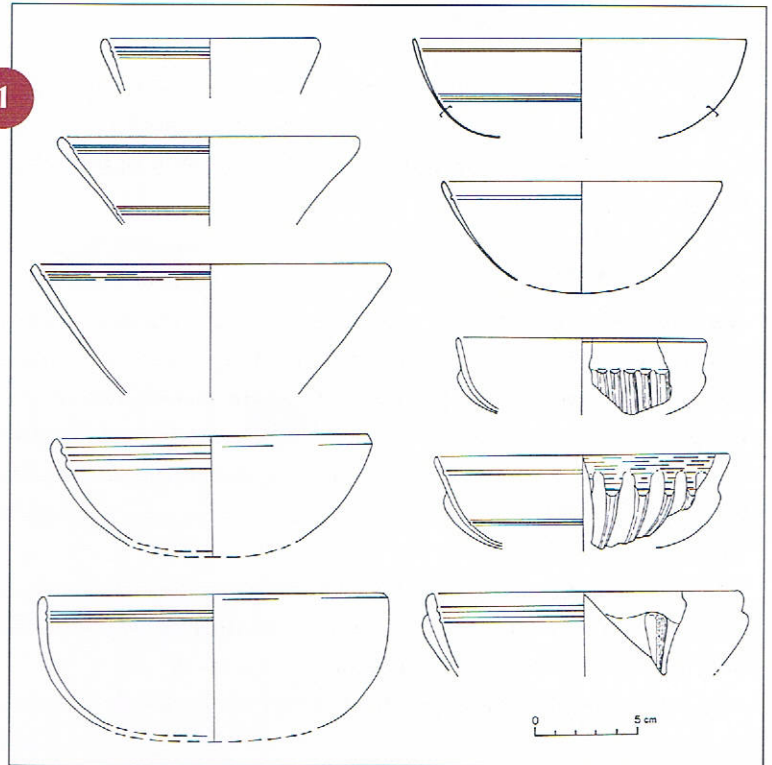

# GLASS VESSELS FROM THE SOUK EXCAVATIONS IN BEIRUT-BEY 006

Sarah Jennings

39

The following illustrations refer to the article, "Glass vessels from the Souk Excavations in Beirut- BEY 006" previously published in *National Museum News* #6

fig. 1 Fragments of late Hellenistic and Roman cast glass.

fig. 2 Roman and early Byzantine vessels: scale 1:2

# GLASS VESSELS FROM THE SOUK EXCAVATIONS IN BEIRUT-BEY 006

Sarah Jennings

40

fig. 3 Glass vessels from the Mamluk period: scale 1:2

fig. 4 Glass cups and bowls with cracked off rims, some with cut grooves and abrasion bands: scale 1:2 (4th century AD)